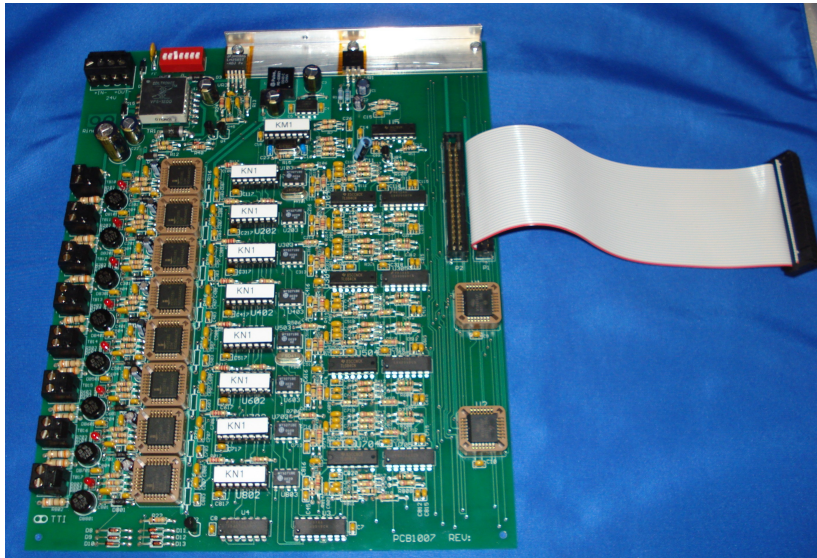

TLC508 TELEPHONE INTERFACE CARD RM5000EX

Ring-Master Communication and Security System applications:

Elevator

Explosion proof telephones.

Airport courtesy telephones.

Wireless telephones.

Mass Evacuation

DESCRIPTION

The TLC508 line card is for use with the RM5000EX central exchange.

This card has capacity for 8 external telephones. These telephones are assigned consecutive subscriber call numbers. Each Line card generates talk battery, ringing voltage and dial tone for all telephones connected to the card. Up to 7 line cards and/or subscriber cards may be installed in the RM5000EX (56 subscribers).

FEATURES

Each telephone can receive calls from Intercom stations or from other telephones.

Automatic disconnect is provided by the line card when the telephone goes on hook (X- tone). Direct access may be programmed for a telephone without key-pad. The direct access (ring down) can be to an intercom station or to another telephone and is activated when the telephone goes off hook.

Calling party disconnect supervision (momentary tip open) is provided to the telephone line for use with answering machines or other automatic interfaces.

Features in the RM5000EX that require DTMF tones are also available for the telephones: hurry-up, priority, remote control, program distribution, direct dialling and privacy accept. All-call and group-calls can also be initiated from the telephones.